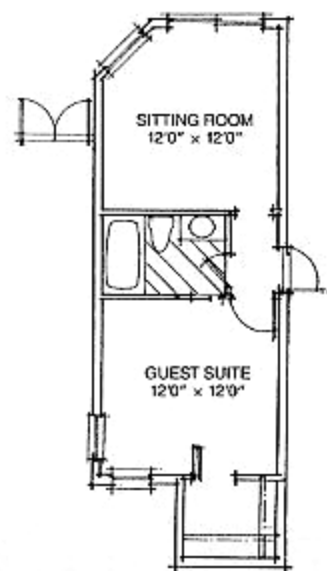

Model C
 Air-Conditioned Space 1,721 Sq. Ft.
 Covered Terrace 70 Sq. Ft.
 Garage 462 Sq. Ft.
 Total 2,253 Sq. Ft.

Standard Cabana C1
 Air-Conditioned Space 249 Sq. Ft.

Model C2
 Air-Conditioned Space 251 Sq. Ft.
 Covered Terrace 80 Sq. Ft.

Model C3
 Air-Conditioned Space 451 Sq. Ft.

BRIDGEGATE - MODEL C

The foregoing information was furnished to us by sources, which we deem reliable but no warranty is made to the accuracy thereof. Offer is subject to prior sale, rental, errors, omissions or withdrawal from the market without notice.