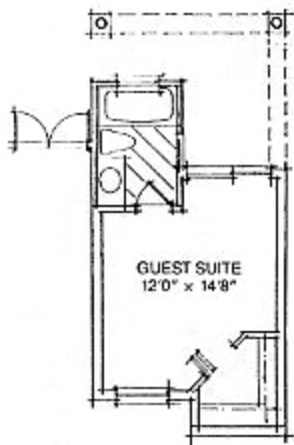

Model C
 Air-Conditioned Space 1,721 Sq. Ft.
 Covered Terrace 70 Sq. Ft.
 Garage 462 Sq. Ft.
 Total 2,253 Sq. Ft.

Standard Cabana C1
 Air-Conditioned Space 249 Sq. Ft.

Model C2
 Air-Conditioned Space 251 Sq. Ft.
 Covered Terrace 80 Sq. Ft.

Model C3
 Air-Conditioned Space 451 Sq. Ft.

BRIDGEGATE - MODEL C

The foregoing information was furnished to us by sources, which we deem reliable but no warranty is made to the accuracy thereof. Offer is subject to prior sale, rental, errors, omissions or withdrawal from the market without notice.